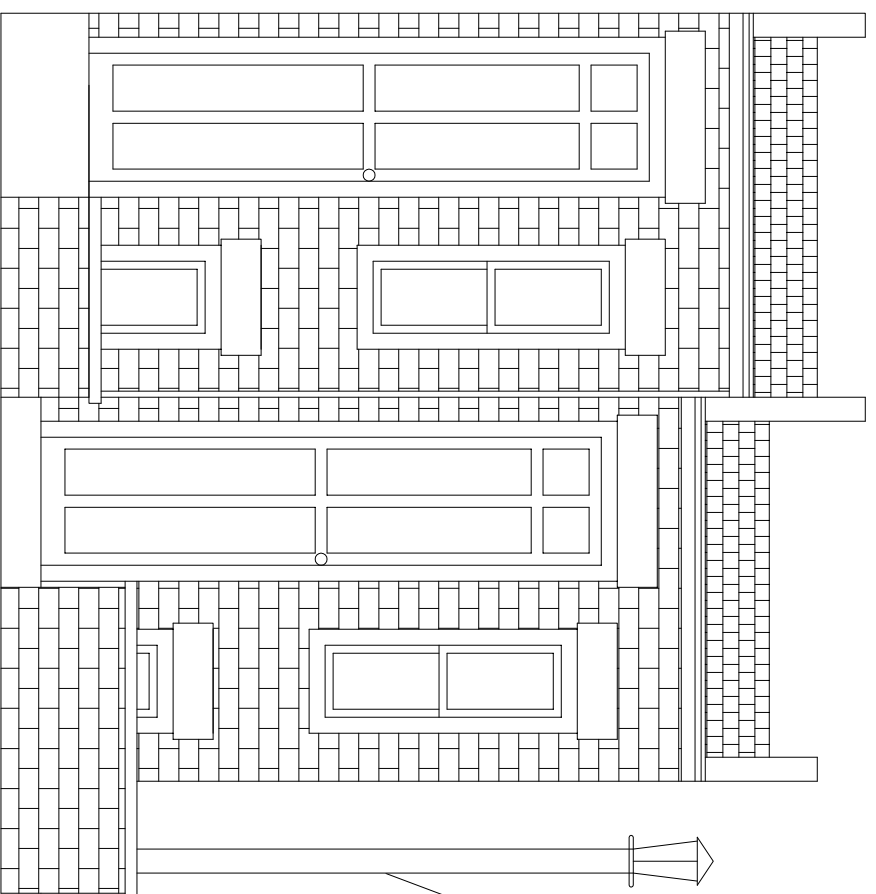

Notes:

- Doors and windows are dimensional, but not practical.
- The movement of this unit on and off stage should be out of the view of the audience.
- Brick is not dimensional.
- Row house unit is on swivel castors.
- Windows panes are open.

Bus - Elevation - Act II

Bus - Plan View - Act II

Row Houses - Act I

Mickey and Linda's Bedroom Wall - Act II

Row Houses - Plan View - Act II

Mickey and Linda's Bedroom Wall - Plan View - Act II

Prison Cell - Act II
Modify existing bars.

Mount Washington Valley Theatre Company Eastern Shore Playhouse	
Blood Brothers	
Elevation	
Director	David Dwyer
Designer	David Dwyer
Scale	1/2" = 1'-0"
Date	21 JUL 2009